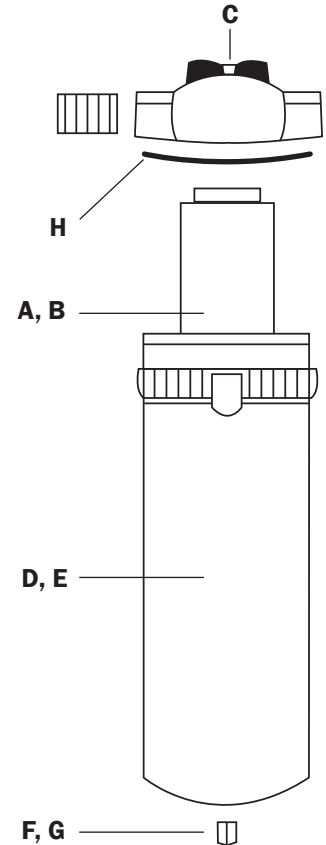

Specifications

Port Sizes	1/2", 3/4", 1"
Thread Styles	NPT, BSPT, BSPP
Flow Capacity	90/150 SCFM @ 100 PSI
Filter Capacity	0.01 micron & larger Activated Carbon Oil Adsorption to 0.003 PPM
Differential Pressure	< 5.0 PSID at rated flow
Max. Temp./Pressure (Aluminum Bowl)	175 °F/200 PSIG
Max. Temp./Pressure (Polycarbonate Bowl)	125 °F/150 PSIG
Approx. Weight (lb.)	12.0
ISO Class	1 Particulate/Oil

Replacement Parts & Accessories

Description	Part Number
A Replacement Element, 1st Stage	4P-090/4P-150
B Replacement Element, 2nd Stage	3C-090/3C-150
C Differential Pressure Indicator	N32-W1-DPi
C Blanking Cap (Cover for Indicator)	N32-95-020
D Bowl Assembly: Metal Bowl, Manual Petcock Drain, & O-ring	N34-15-180
D Bowl Assembly: Metal Bowl, Auto Float Drain, & O-ring	N34-15-178
E Bowl Assembly: Poly Bowl, Manual Petcock Drain, & O-ring*	N32-15-167
E Bowl Assembly: Poly Bowl, Auto Float Drain, & O-ring*	N32-15-166
F Manual Petcock Drain (Metal Bowl)	PC-03
F Manual Petcock Drain (Poly Bowl)	N32-95-182
G Automatic Plastic Float Drain (Metal Bowl)	N32-95-979
G Automatic Brass Float Drain (Poly Bowl)	N32-95-978
H Bowl O-ring	N32-95-256

Order Guide

	Port Size	Model Number			
		Metal Bowl		Poly Bowl	
		Low Flow	Med Flow	Low Flow	Med Flow
Manual Drain	1/2"	4P-090-M04-DCP	4P-150-M04-DCP	4P-090-P04-DCP	4P-150-P04-DCP
	3/4"	4P-090-M06-DCP	4P-150-M06-DCP	4P-090-P06-DCP	4P-150-P06-DCP
	1"	4P-090-M08-DCP	4P-150-M08-DCP	4P-090-P08-DCP	4P-150-P08-DCP

Dimensions (in.)			
Height**		Width	Depth
Metal	Poly		
17.0	14.0	10.0	4.8
17.0	14.0	10.0	4.8
17.0	14.0	10.0	4.8

Auto Drain	1/2"	4P-090-M04-DC	4P-150-M04-DC	4P-090-P04-DC	4P-150-P04-DC
	3/4"	4P-090-M06-DC	4P-150-M06-DC	4P-090-P06-DC	4P-150-P06-DC
	1"	4P-090-M08-DC	4P-150-M08-DC	4P-090-P08-DC	4P-150-P08-DC