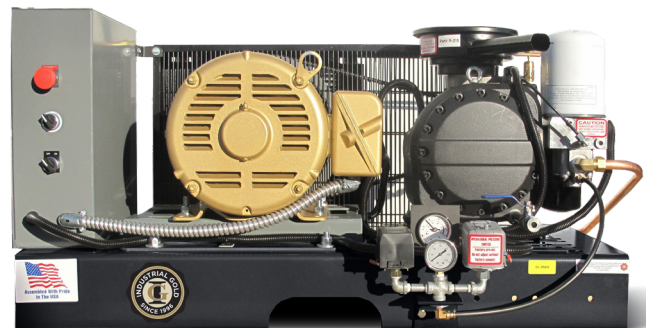

Model Number	Phase	Voltage	Tank	Length	Width	Height	Amp Draw 230 Volt	Amp Draw 480 Volt
R203H120	3	208-230-460	120 Gallon Horizontal	72	28	45	54	27

Add -P after part number to make Platinum Model

No Start Up Kit Required ■ Optional 5-year Pump Warranty Available

Industrial Gold

Quality Air Compressors at a Great Price.

industrialgold.com ■ 1-800-531-9656 ■ Fax 972-352-6364

© Industrial Gold 2-2019